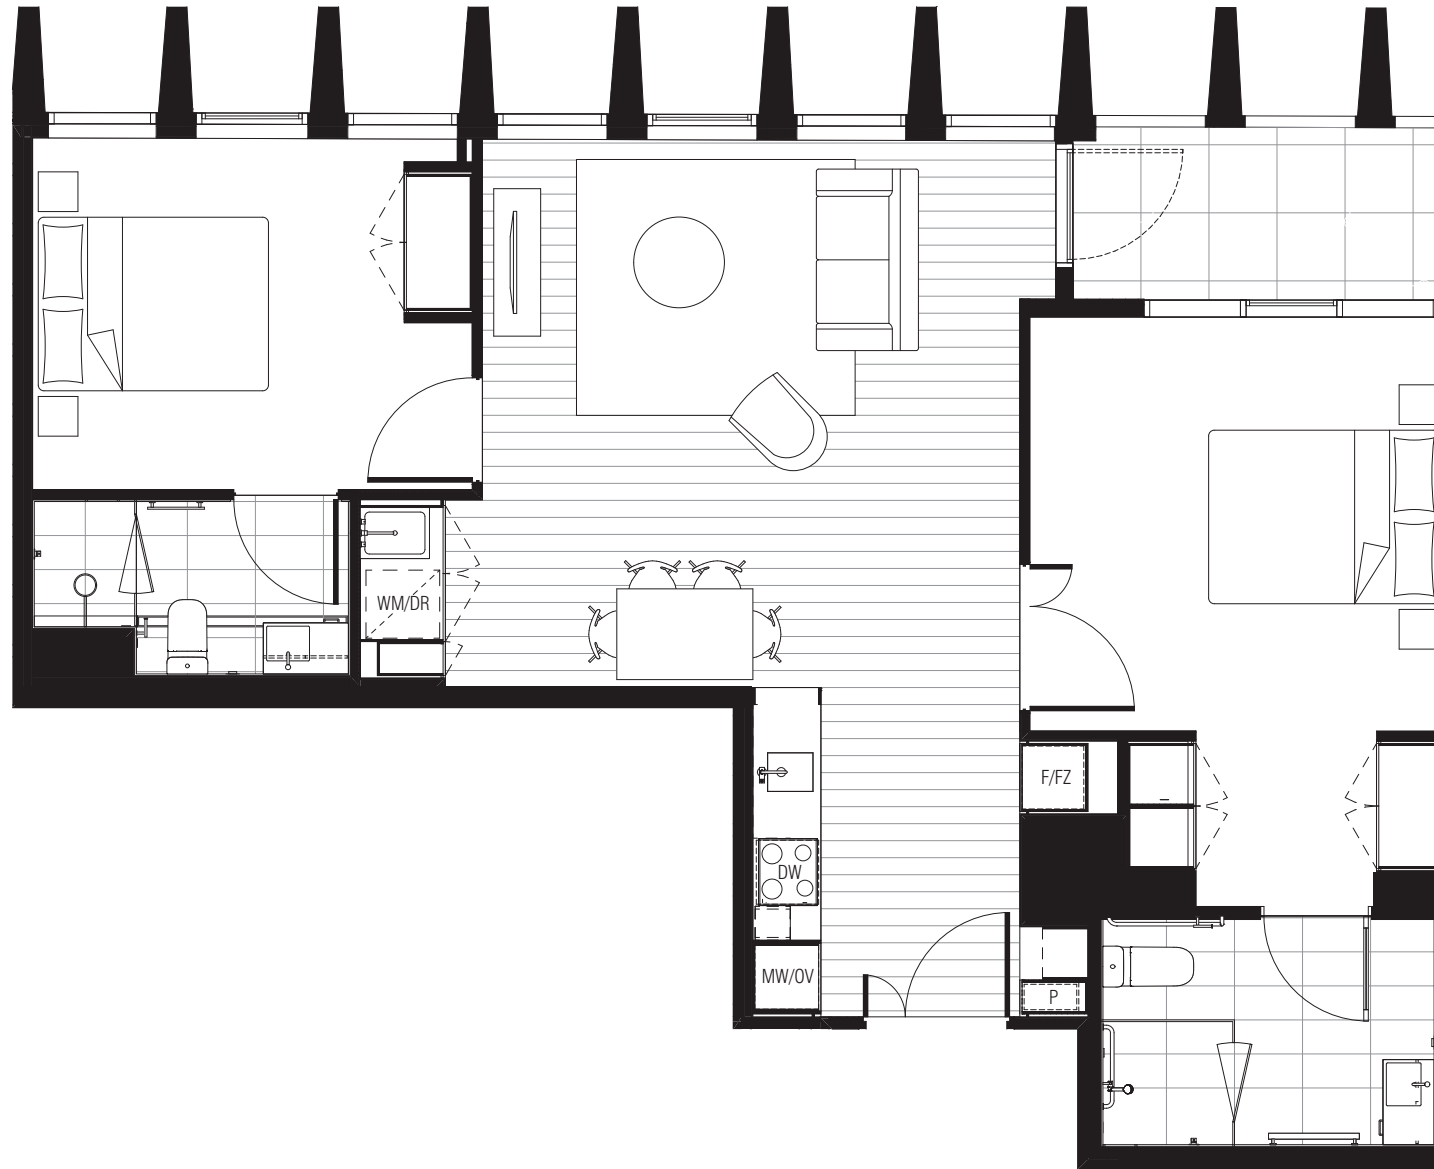

THE ALBA

ALBERT PARK LAKE

Apartment 1407
Apartment type B06

Bedroom2
Bathroom2

Internal..... 83m²
External..... 5m²
Total..... 88m²

Price \$.....

Legend

- DB: Distribution board
- DR: Dryer
- DW: Dishwasher
- F: Fridge
- FZ: Freezer
- MV: Microwave
- OV: Oven
- P: Pantry
- SA: Study Alcove
- WM: Washing machine

Plans must be printed at 100%
size for accurate scale.

The Alba. 114 Albert Road
South Melbourne, 3205
1300 794 970
thealba.com.au

3M
Scale 1:75
0M