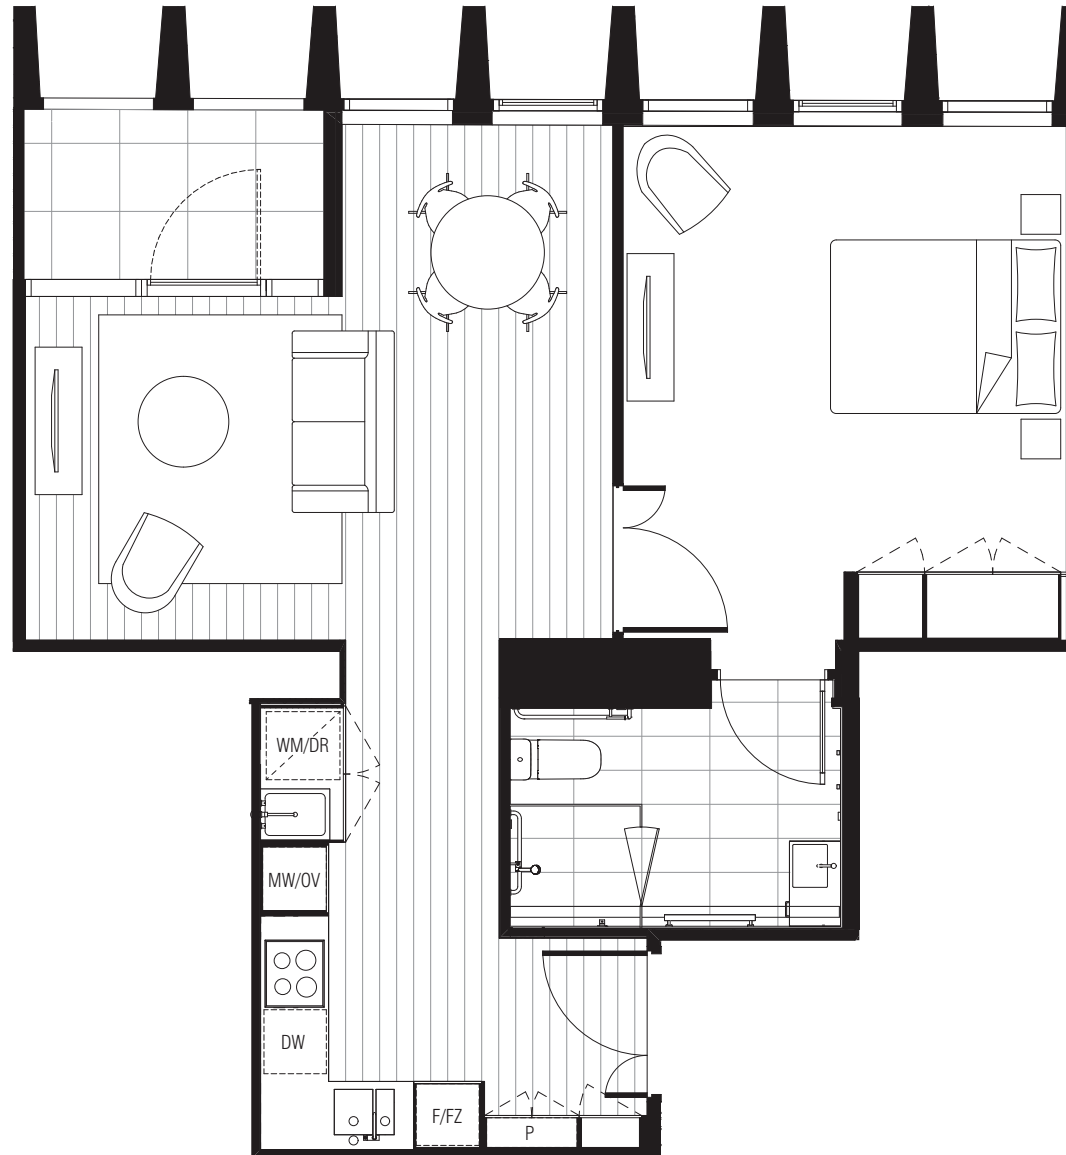

THE ALBA

ALBERT PARK LAKE

Apartment 1101
Apartment type A01

Bedroom1
Bathroom1

Internal..... 62m²
External..... 4m²
Total..... 66m²

Price \$.....

Legend

- DB: Distribution board
- DR: Dryer
- DW: Dishwasher
- F: Fridge
- FZ: Freezer
- MV: Microwave
- OV: Oven
- P: Pantry
- SA: Study Alcove
- WM: Washing machine

Plans must be printed at 100%
size for accurate scale.

The Alba. 114 Albert Road
South Melbourne, 3205
1300 794 970
thealba.com.au

3M
Scale 1:75
0M